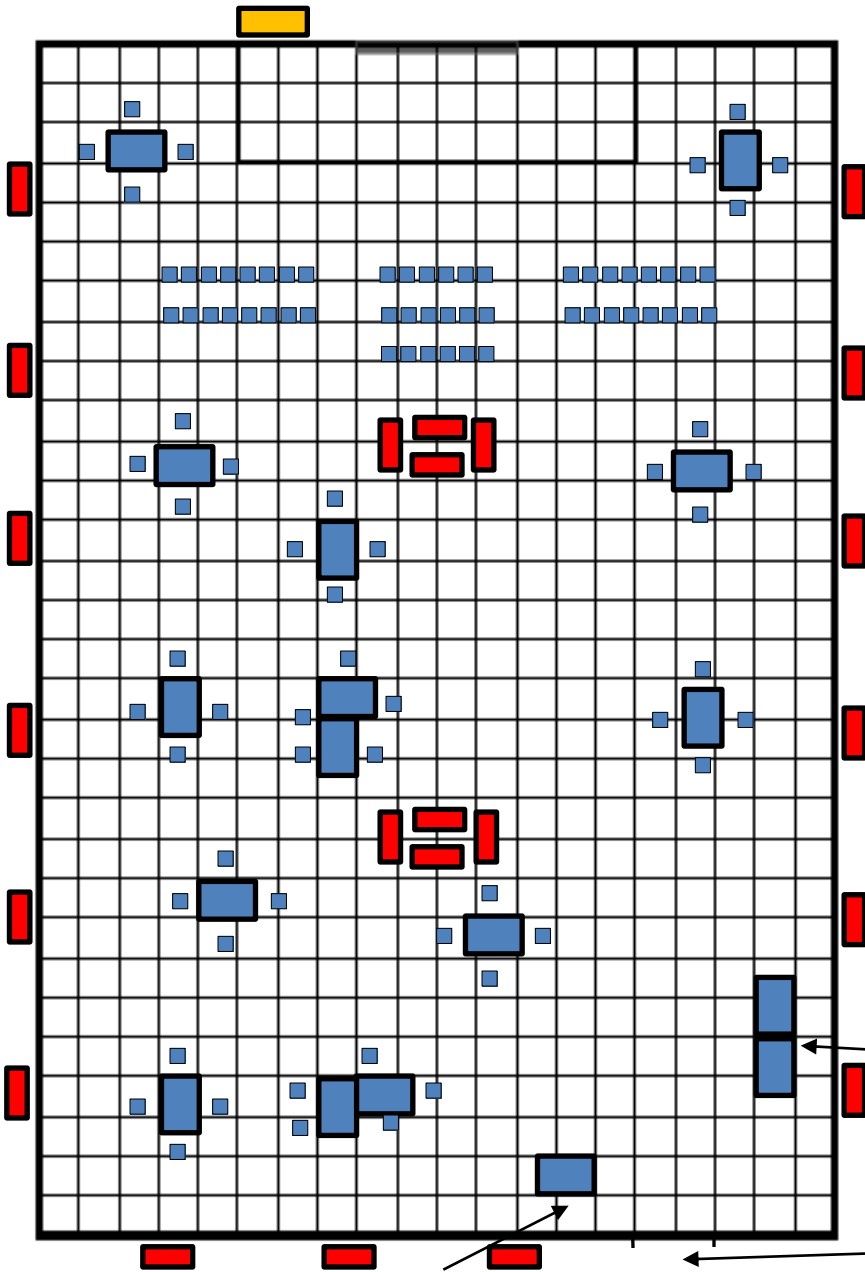

FOSS4G GeoCamp

1m Grid Cells

To scale

- 100 chairs
- 17 tables

Not to scale

- Stage power
- 23 double sockets (approx every 4m as shown)

Catering tables

Main marquee access

Information desk