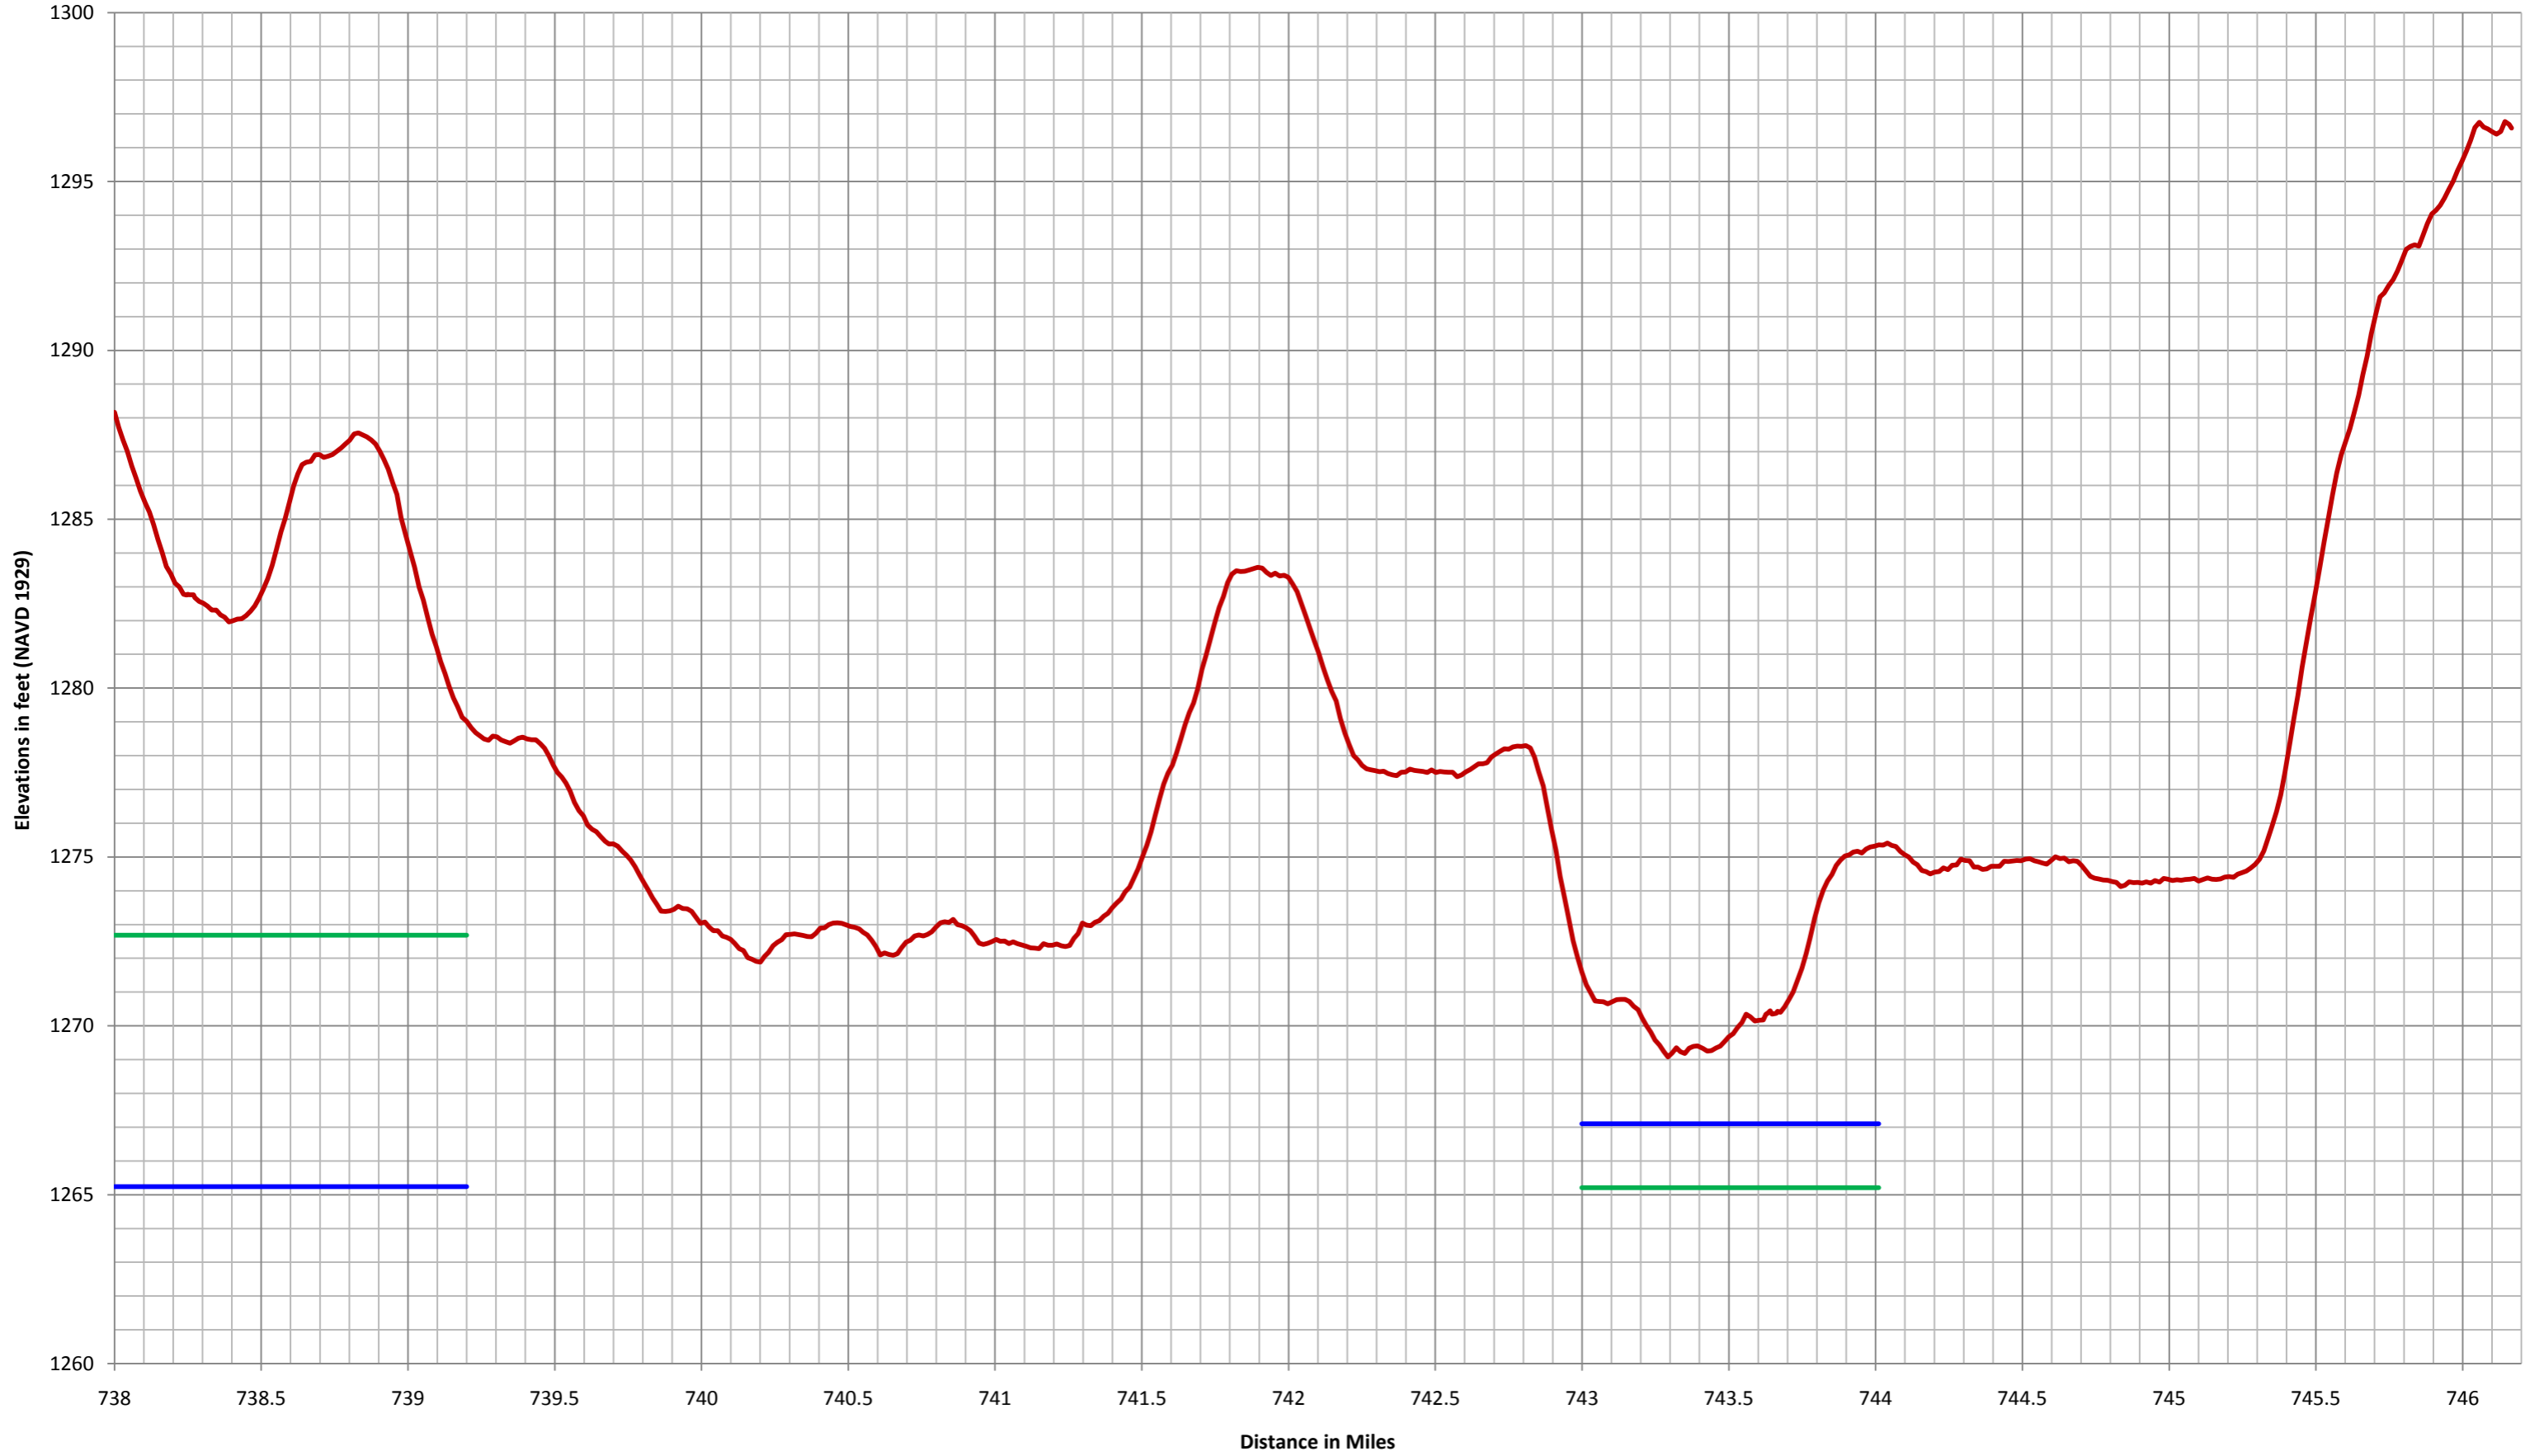

# Top of Rail Profile

Aberdeen 738.3 & 743.5    Low Member 738.3    Low Member 746    Top Water 738.3    Top Water 743.5

# Top of Rail Profile

Aberdeen 550.1    550.1 Low Member    Top of Water

# Top of Rail Profile

Aberdeen 570.9    Low Member    Top of Water