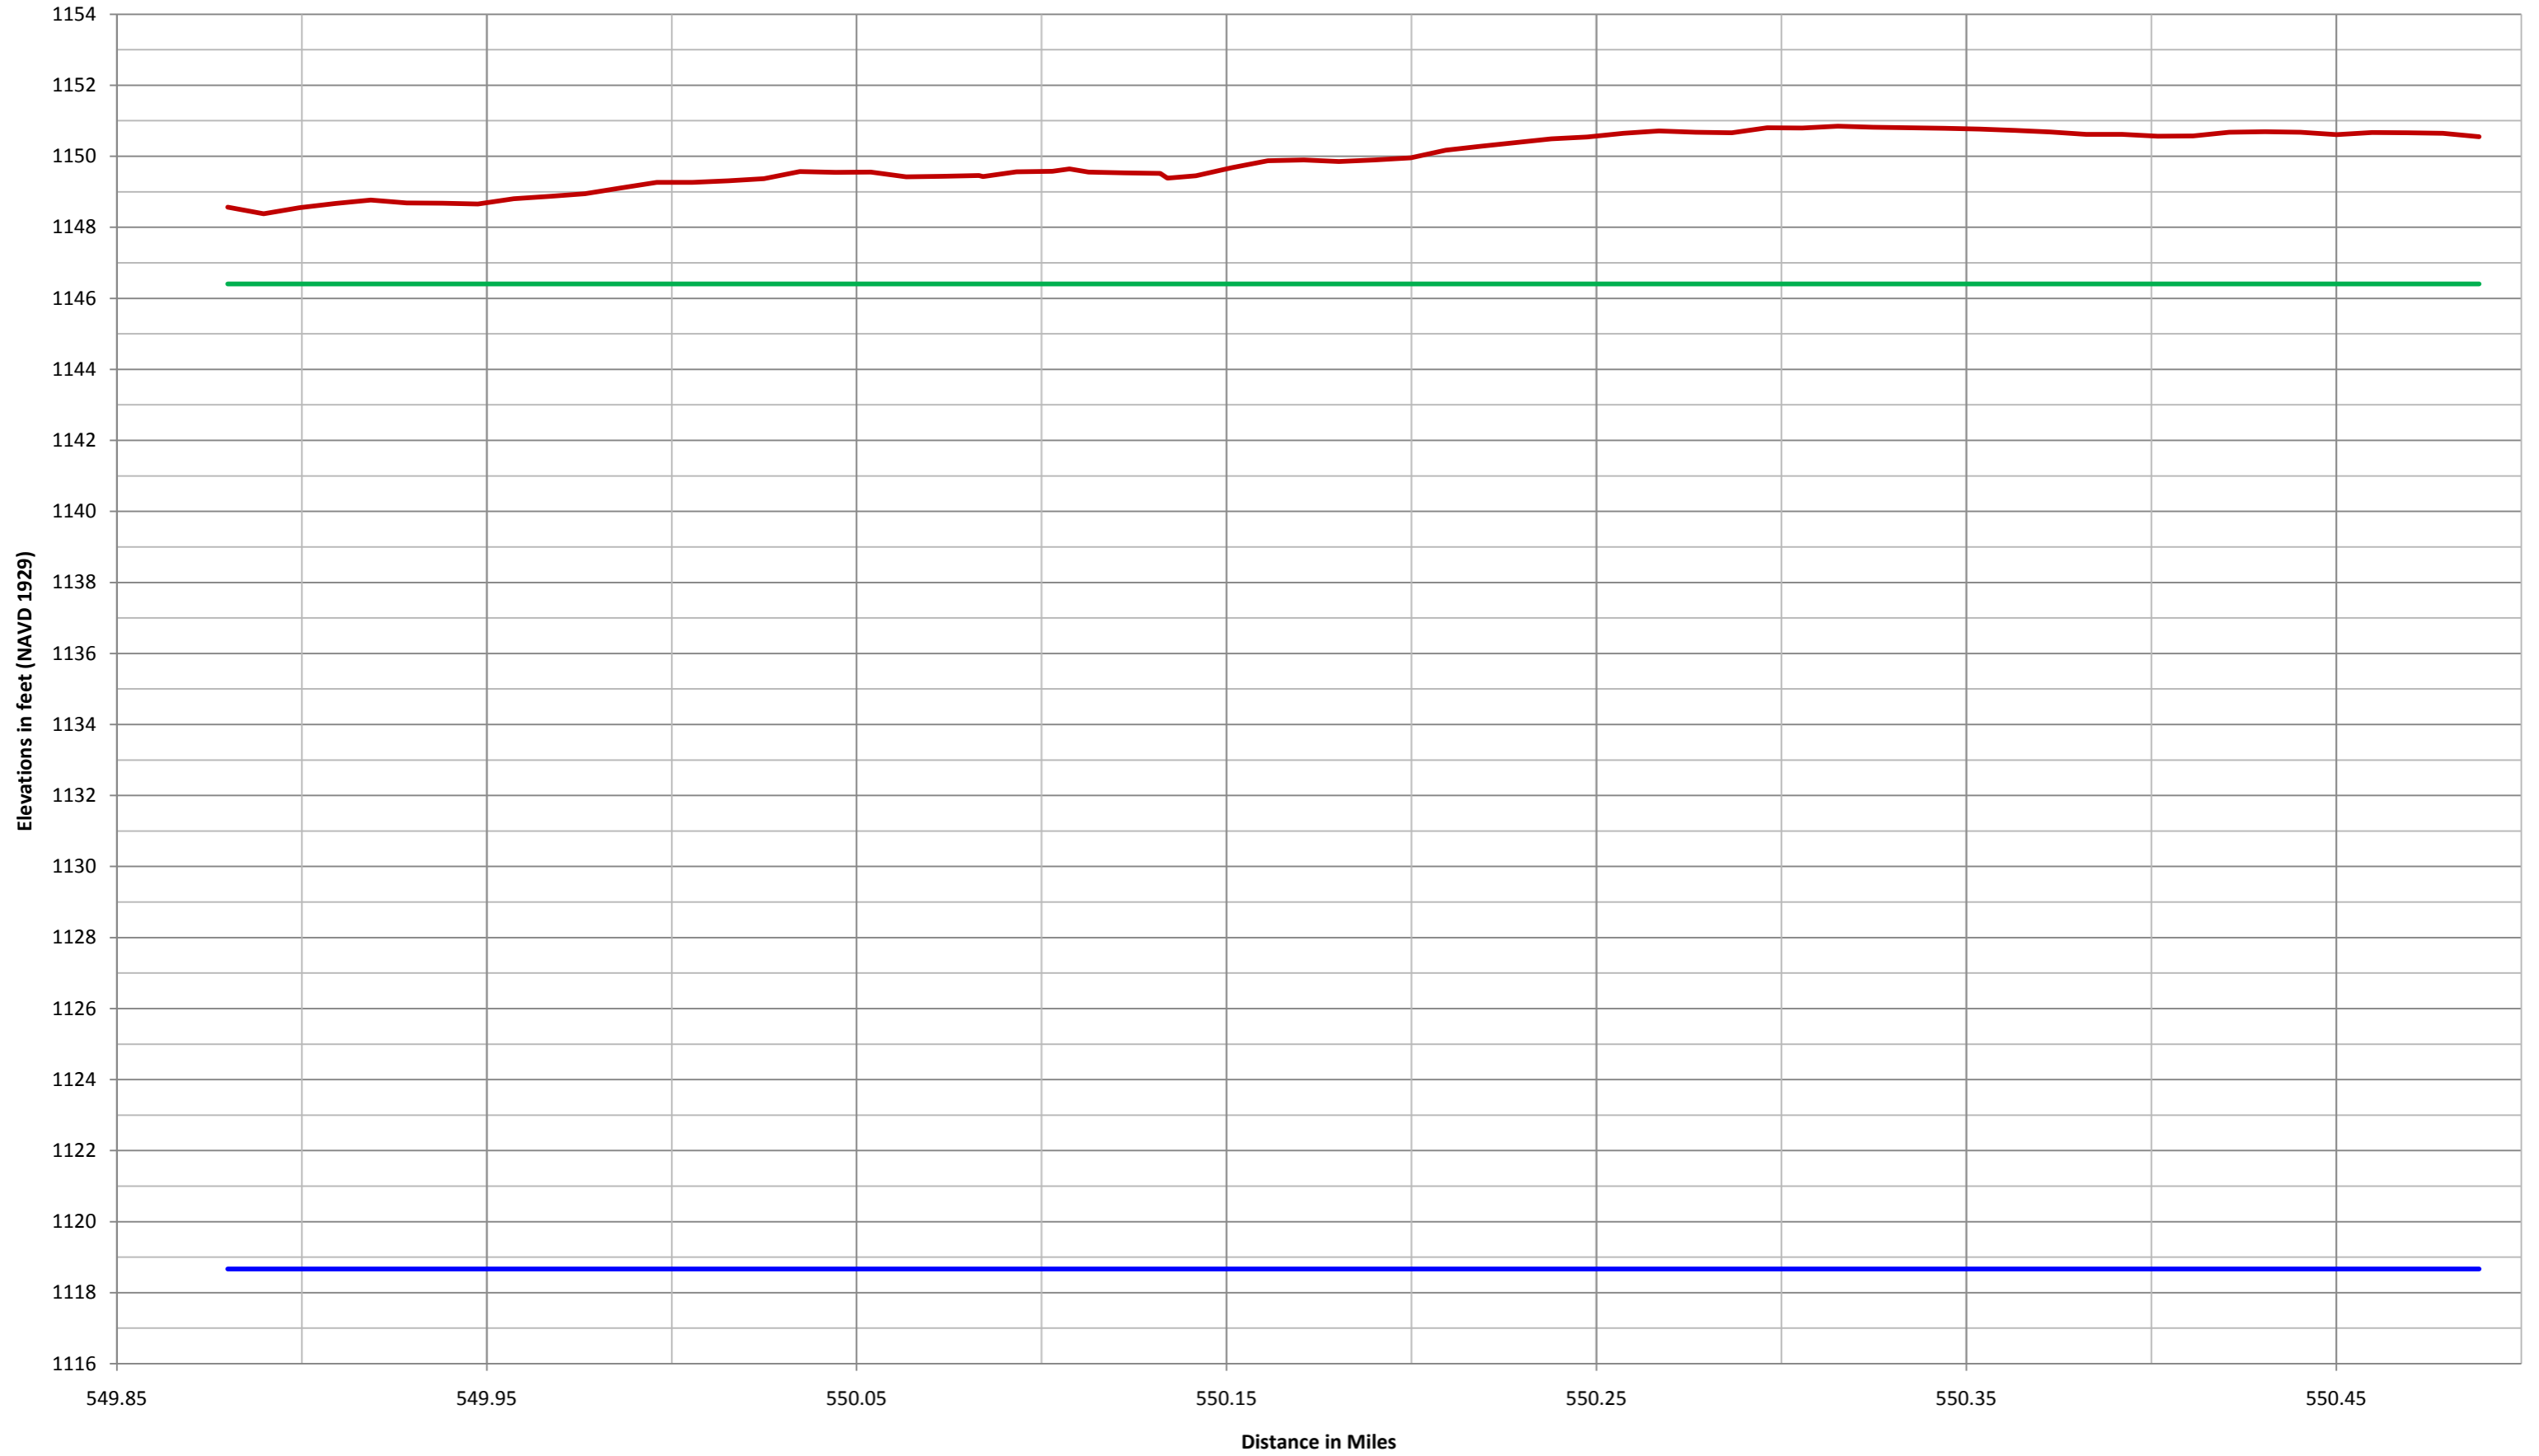

# Top of Rail Profile

Aberdeen 738.3 & 743.5    Low Member 738.3    Low Member 746    Top Water 738.3    Top Water 743.5

# Top of Rail Profile

Aberdeen 550.1    550.1 Low Member    Top of Water

# Top of Rail Profile

Aberdeen 570.9    Low Member    Top of Water