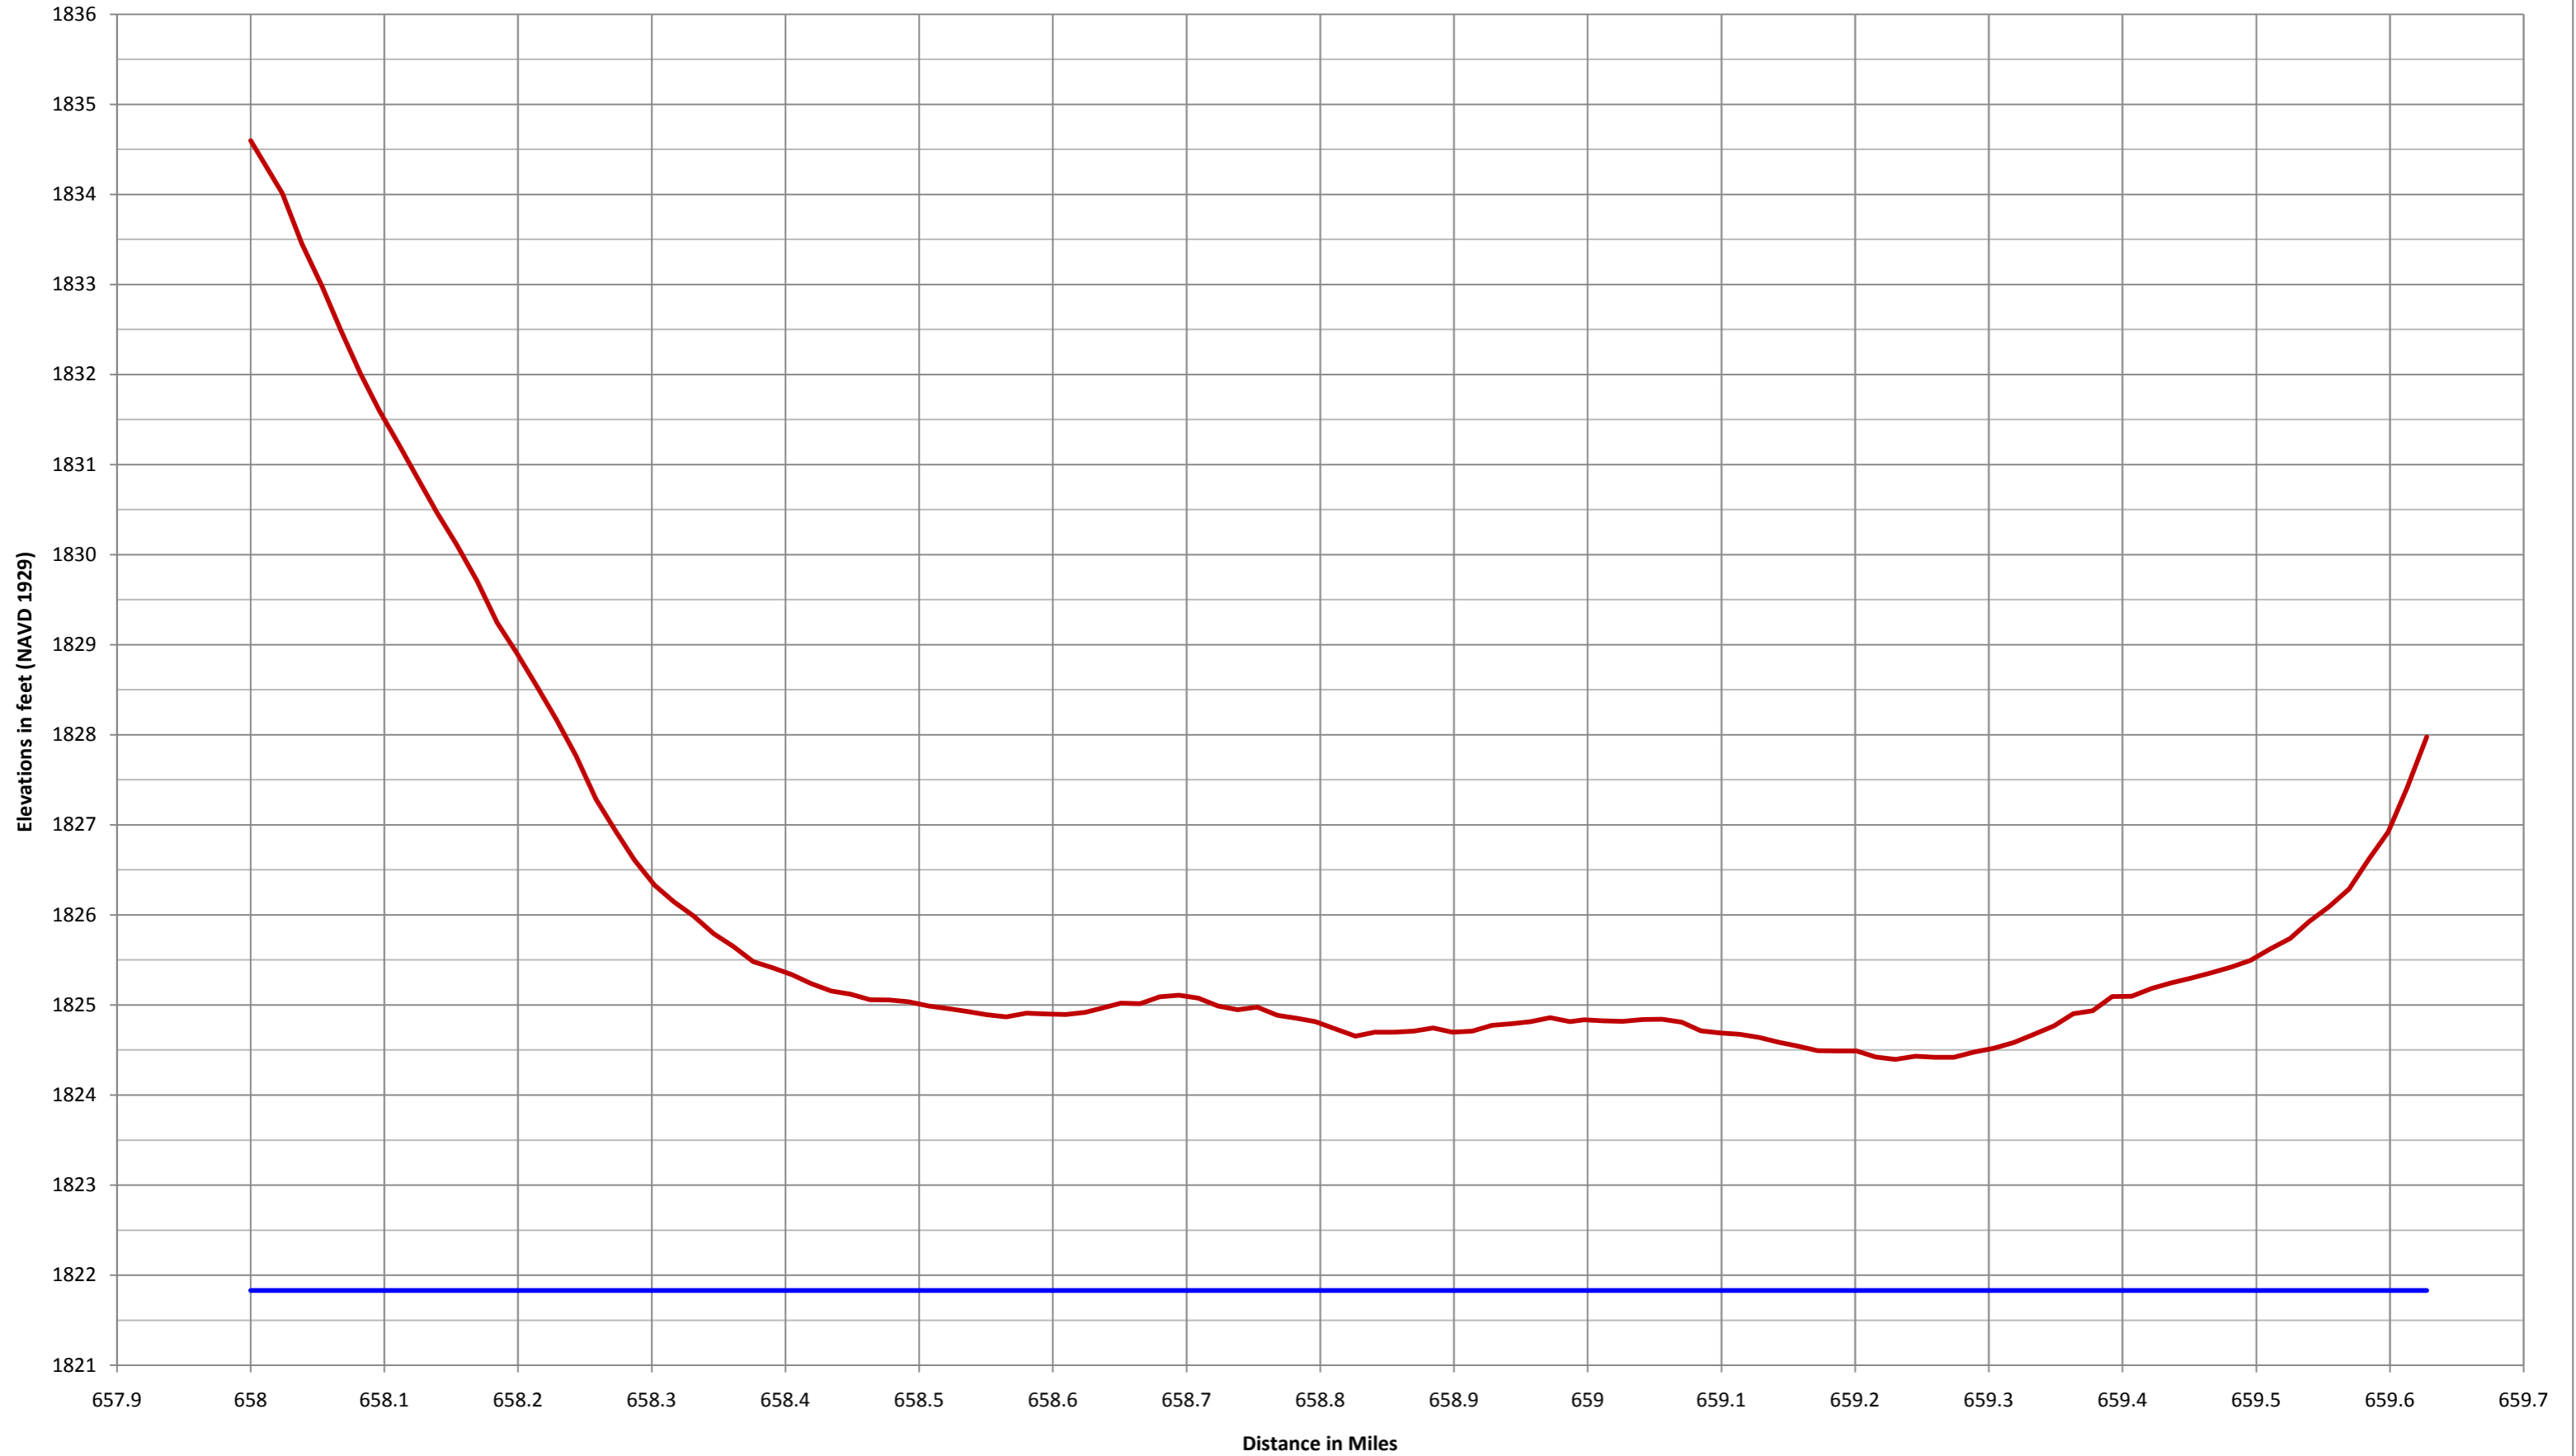

Top of Rail Profile

Appleton 647

Top Water

Top of Rail Profile

Appleton 658

Top Water

Top of Rail Profile

Appleton 695.4 Top Water Low Member