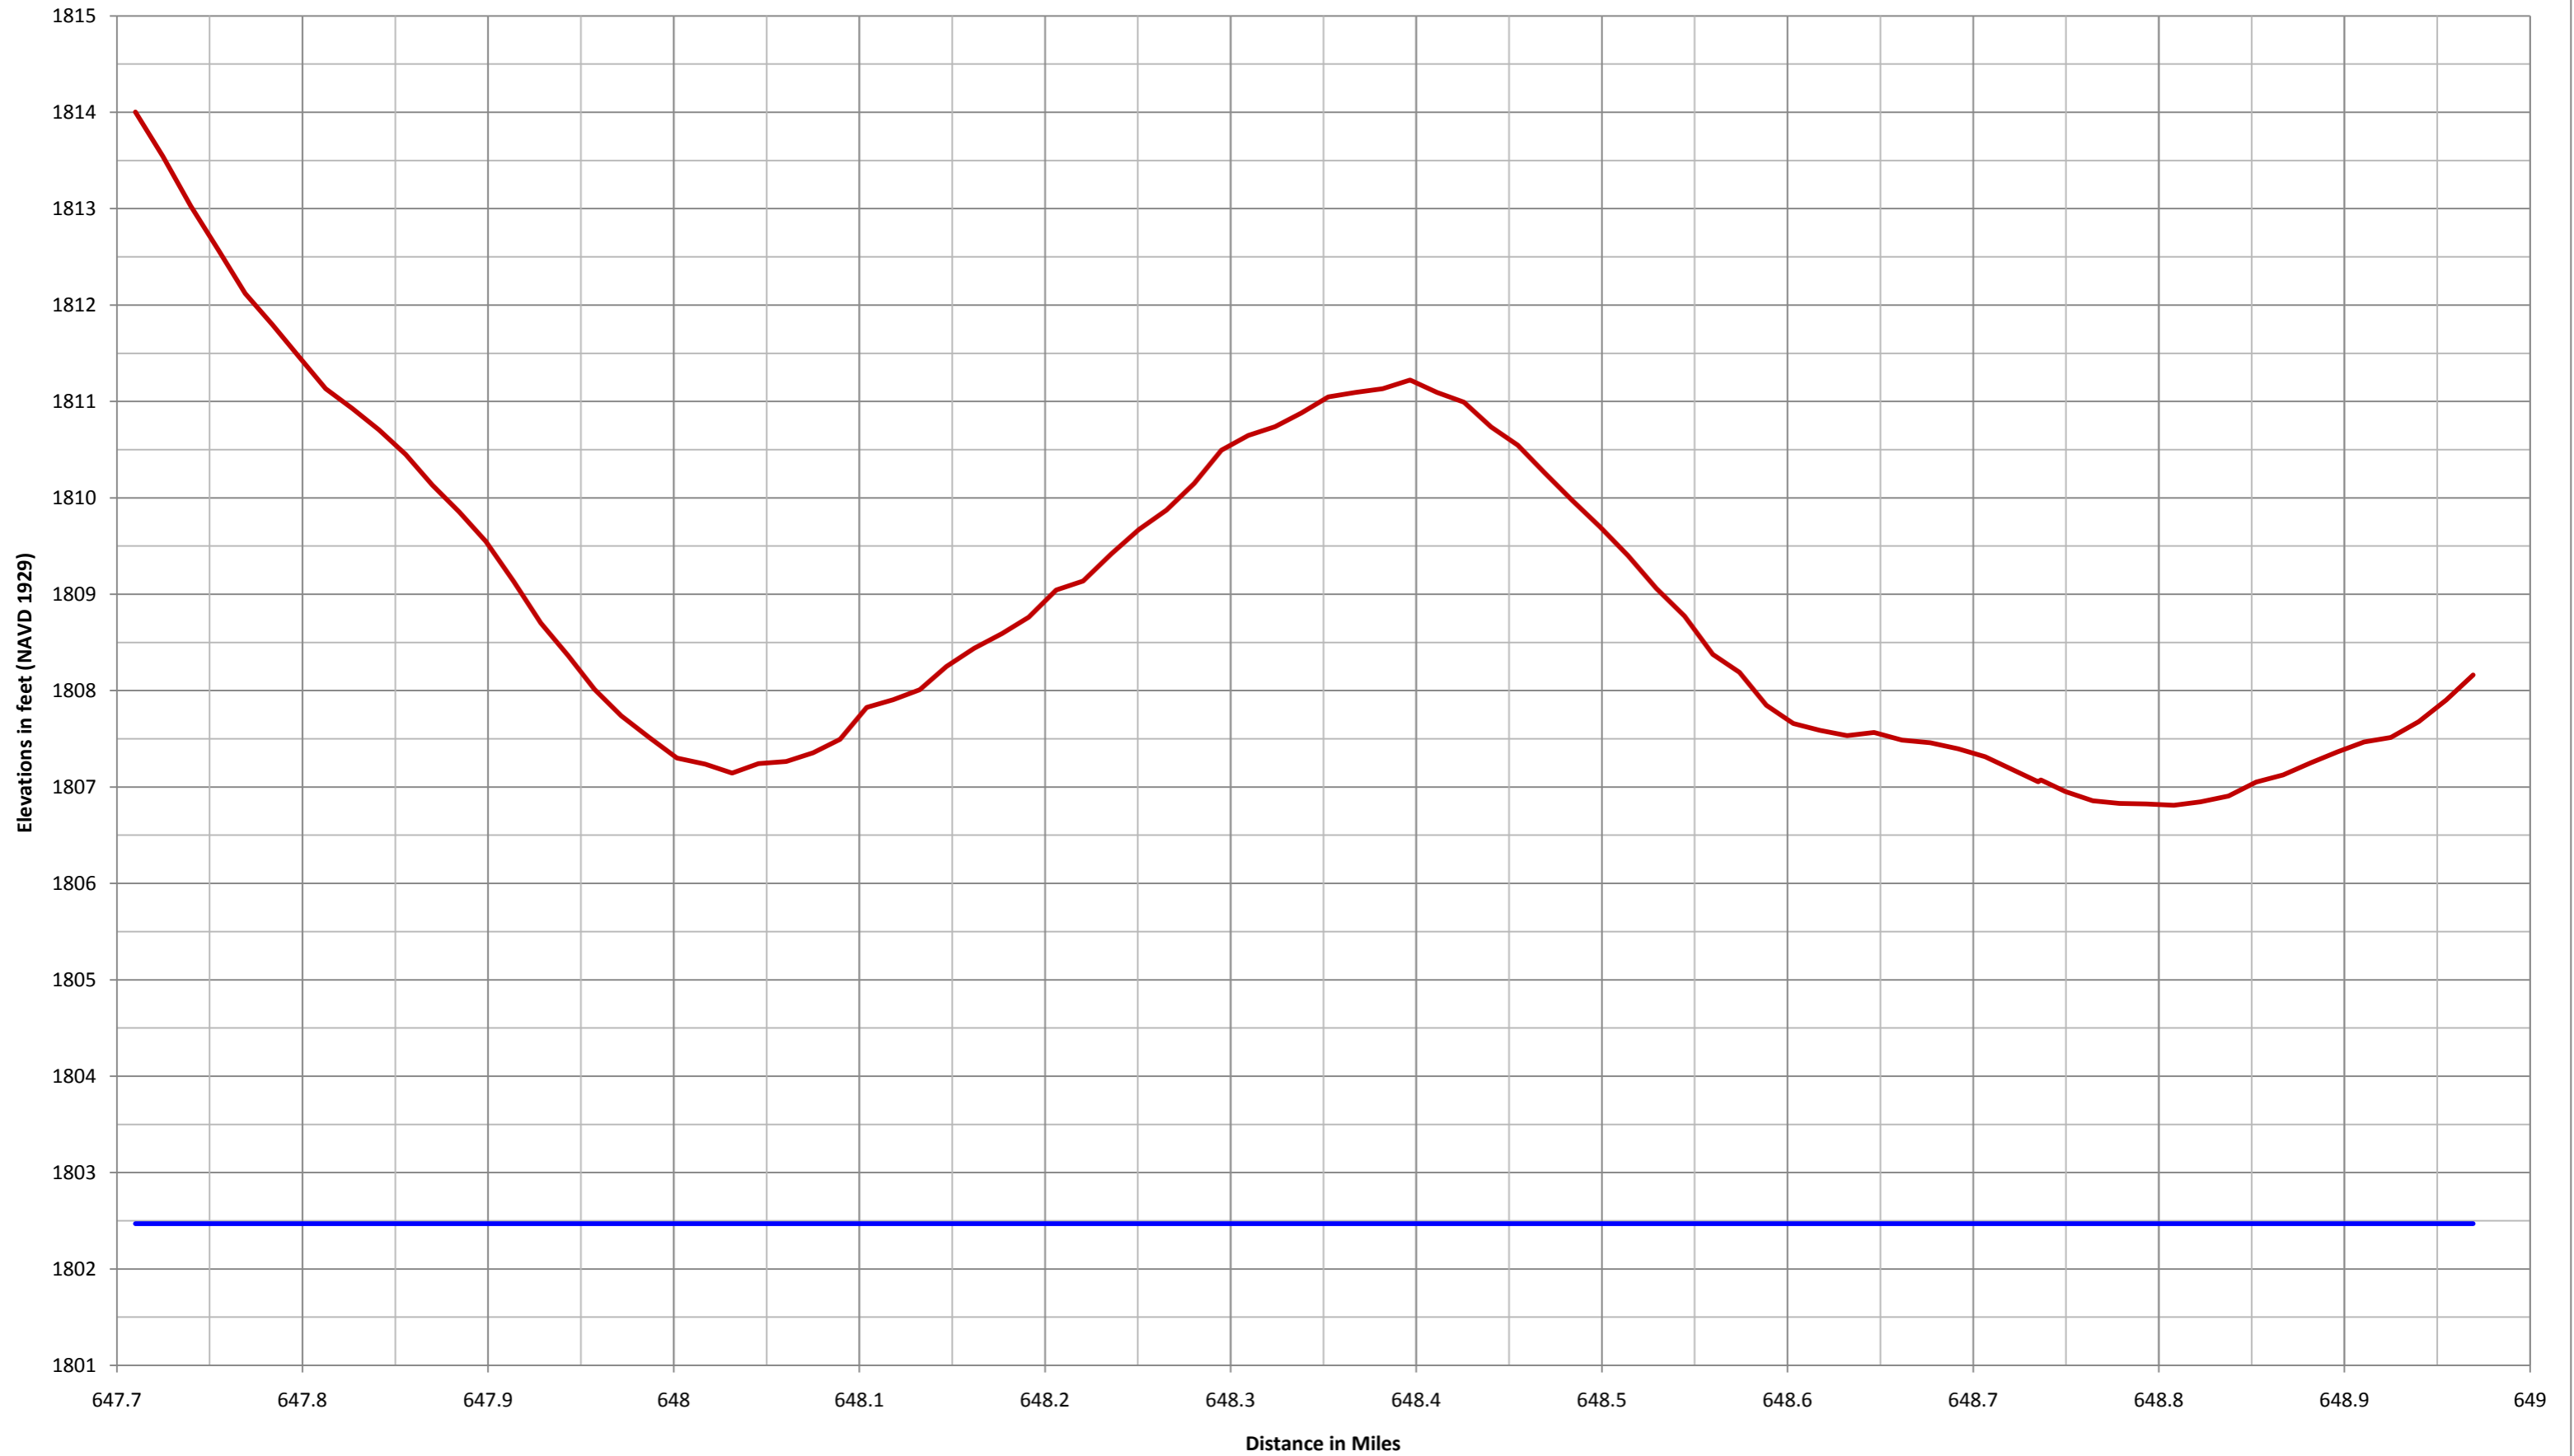

Top of Rail Profile

Appleton 647

Top Water

Top of Rail Profile

Appleton 658

Top Water

Top of Rail Profile

Appleton 695.4 Top Water Low Member