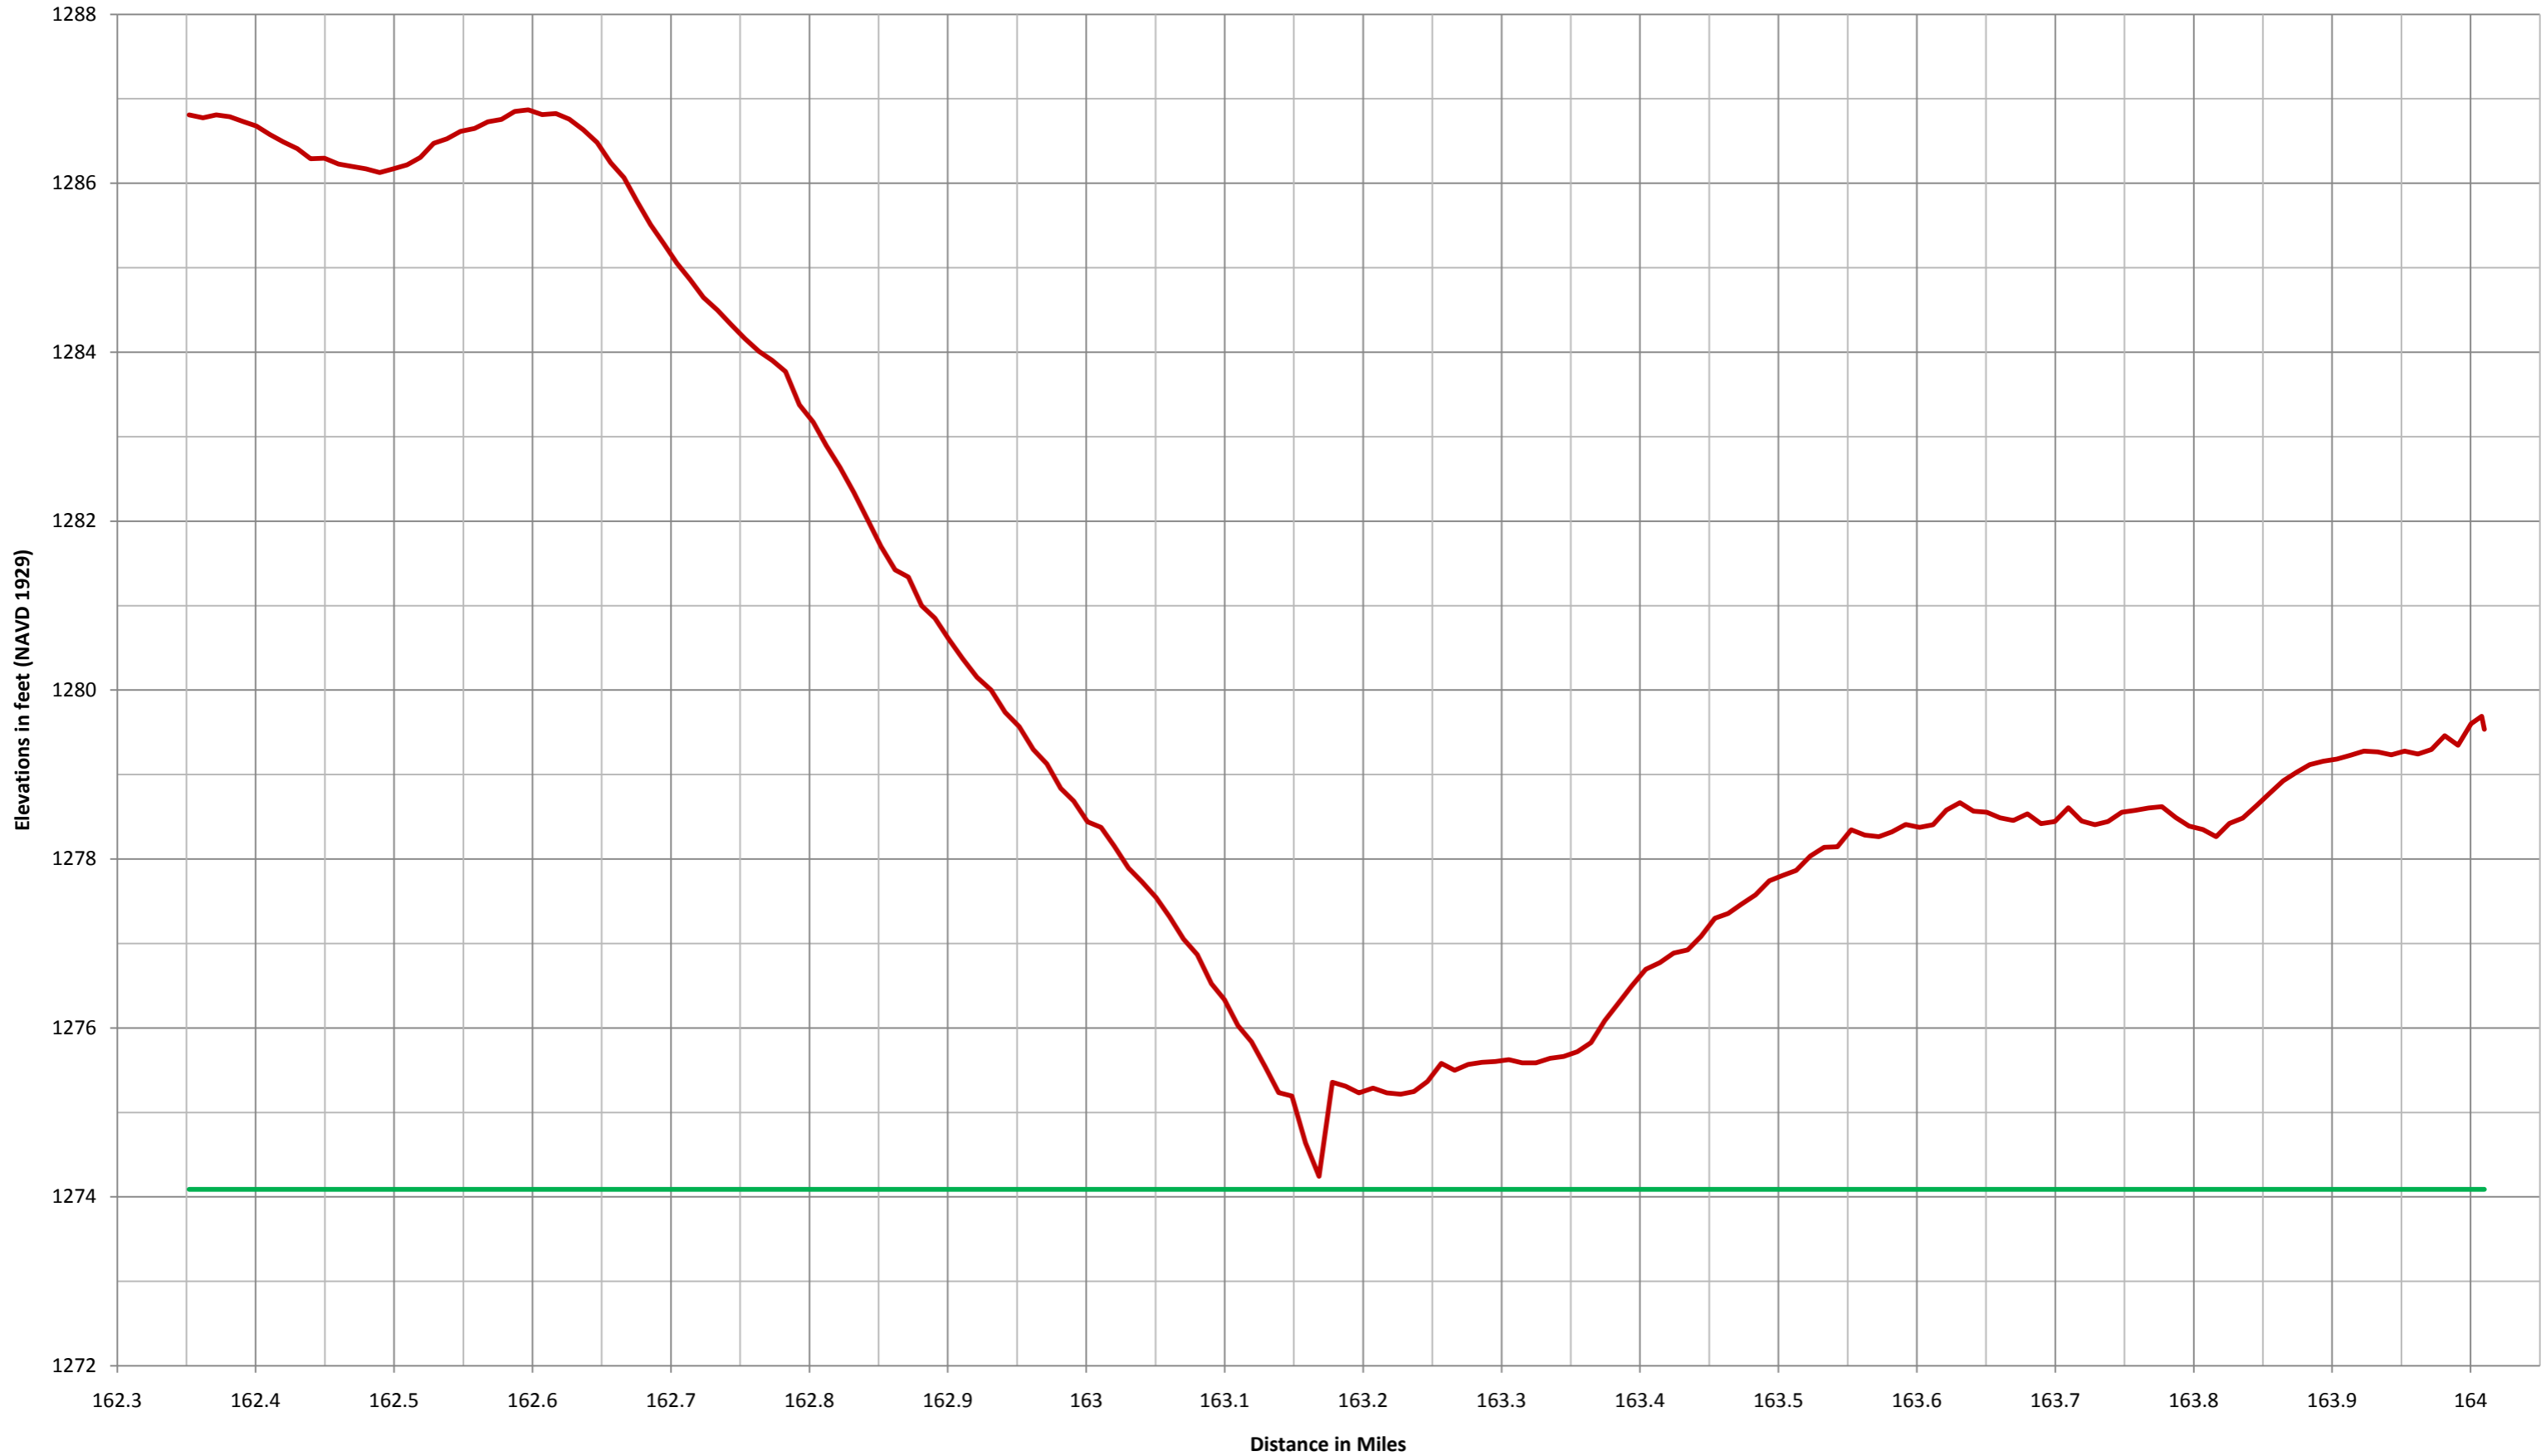

# Top of Rail Profile

Marshall 29 thru 37

Low Member

# Top of Rail Profile

Corson 139 Low Member

# Top of Rail Profile

— Marshall 163 — Low Member

# Top of Rail Profile

Marshall 204 Low Member