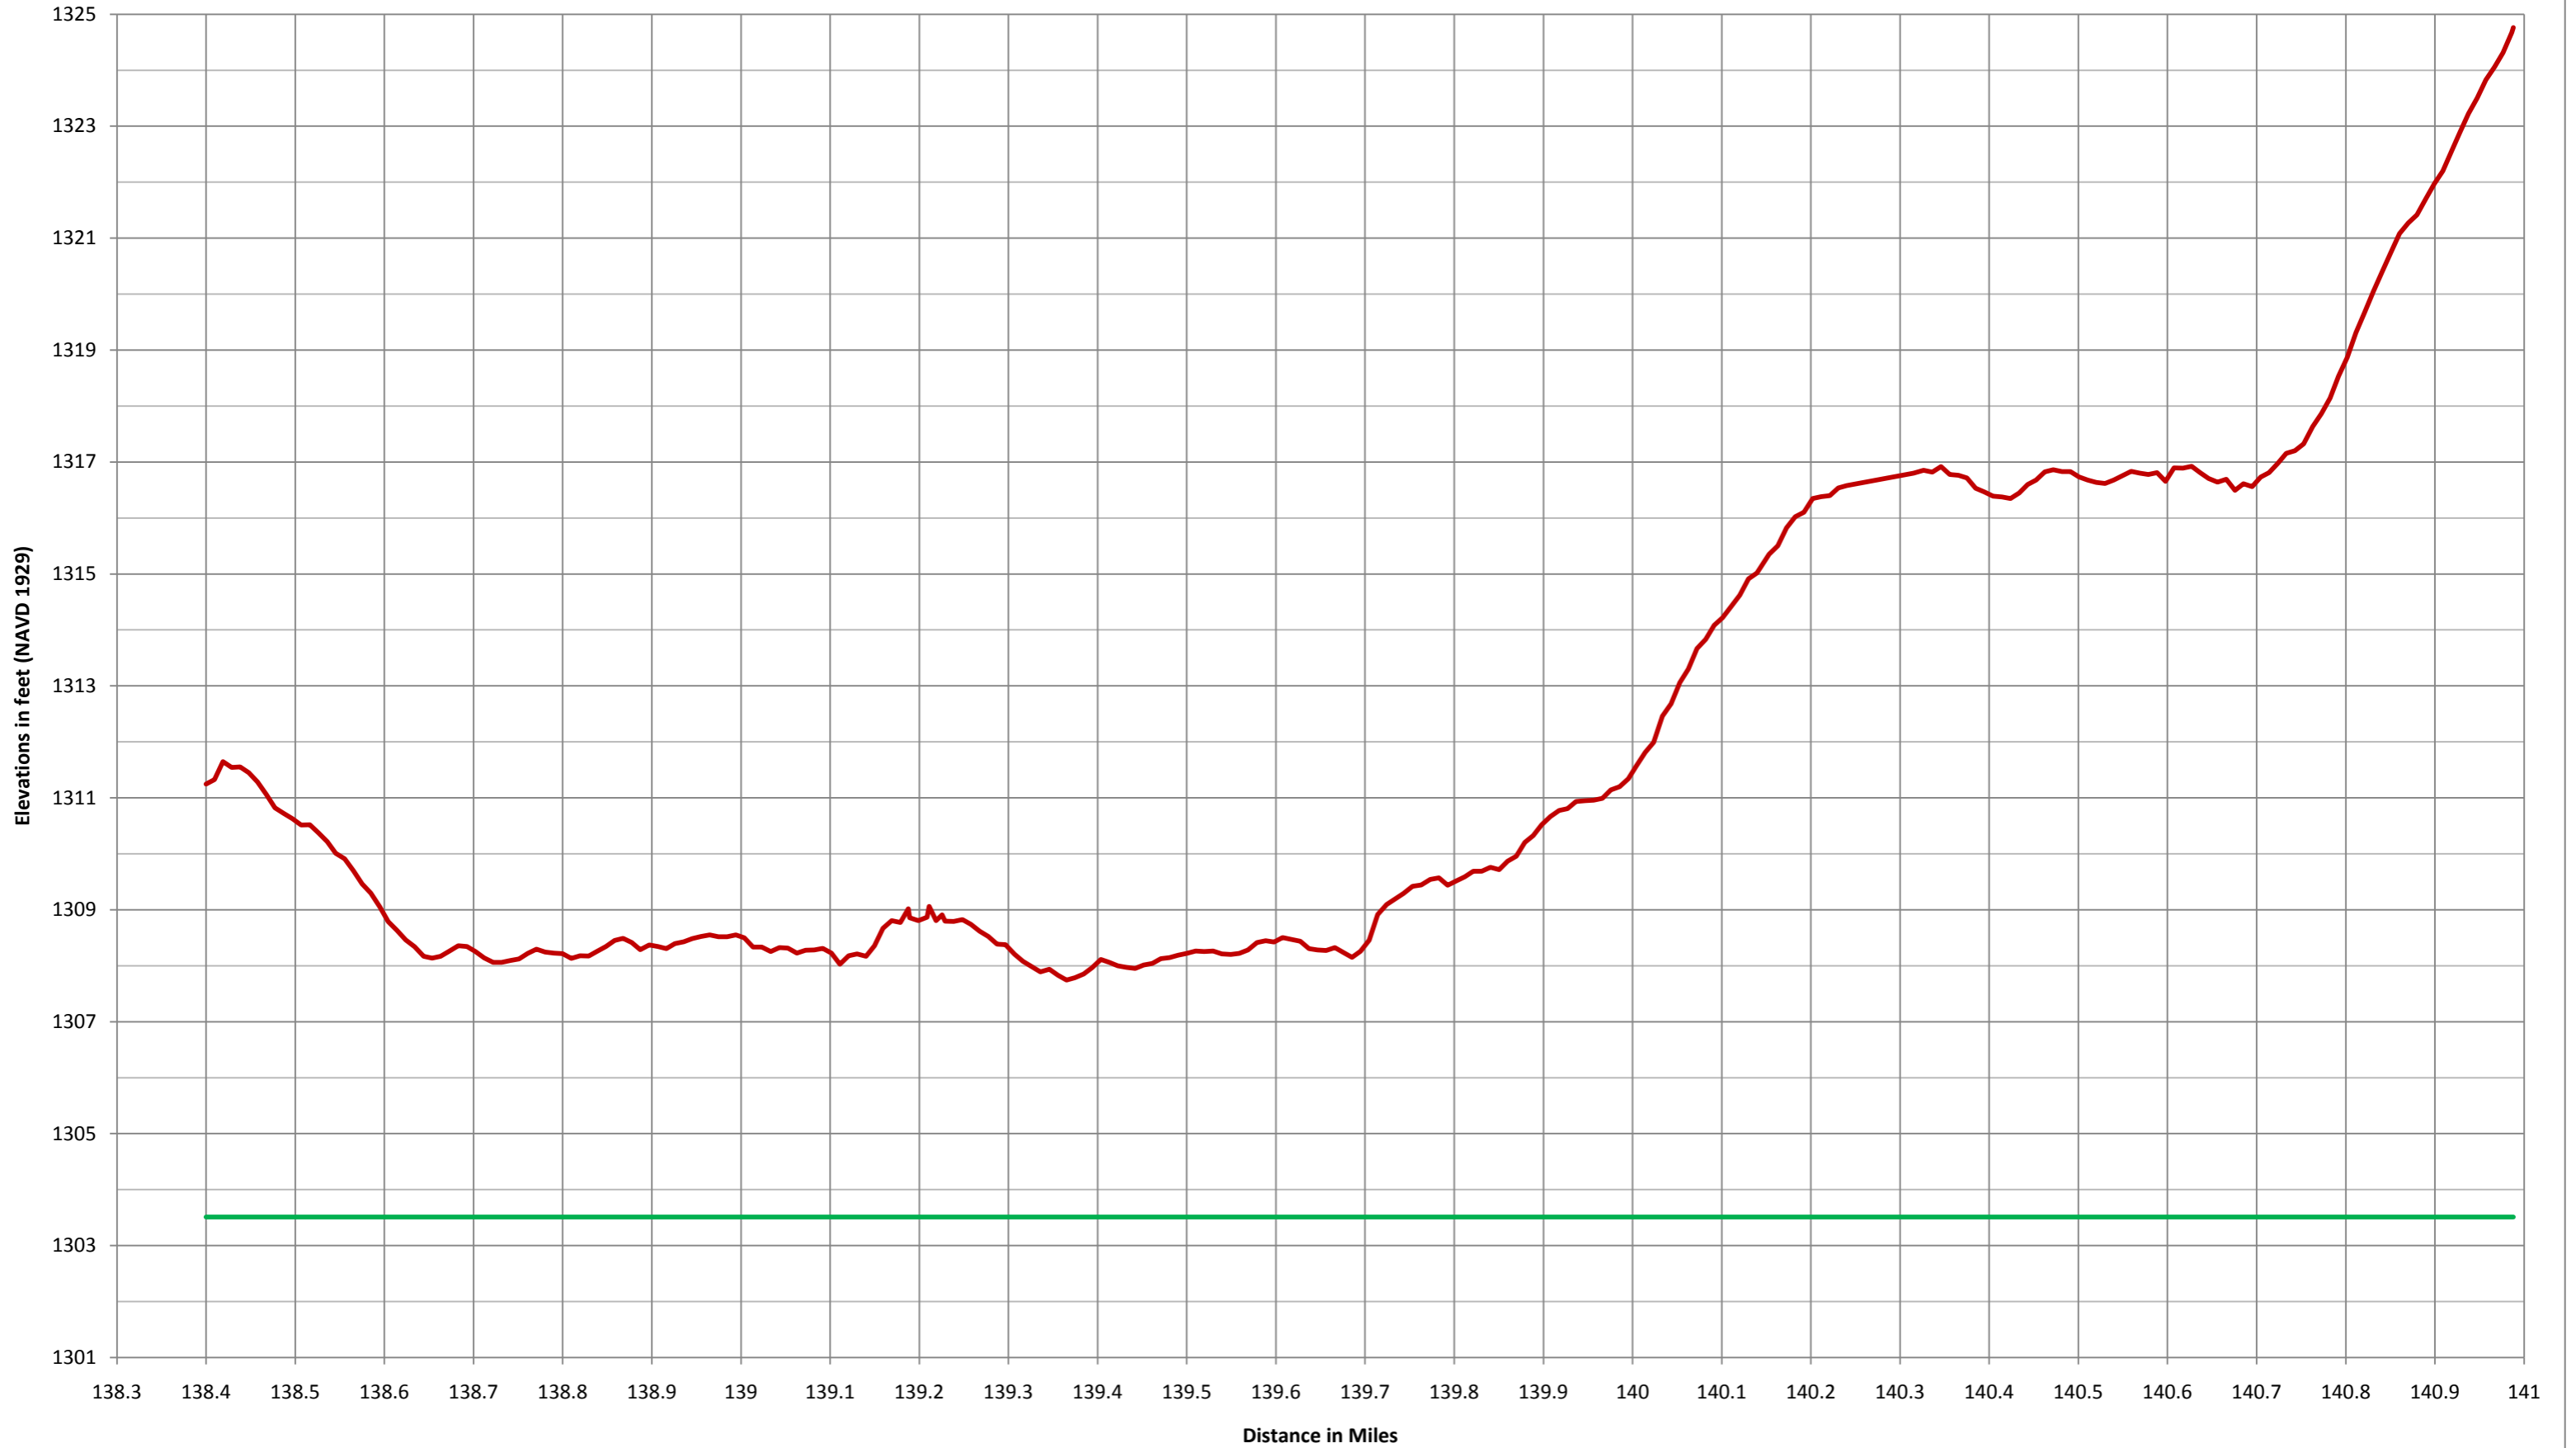

# Top of Rail Profile

Marshall 29 thru 37

Low Member

# Top of Rail Profile

Corson 139 Low Member

# Top of Rail Profile

— Marshall 163 — Low Member

# Top of Rail Profile

Marshall 204 Low Member