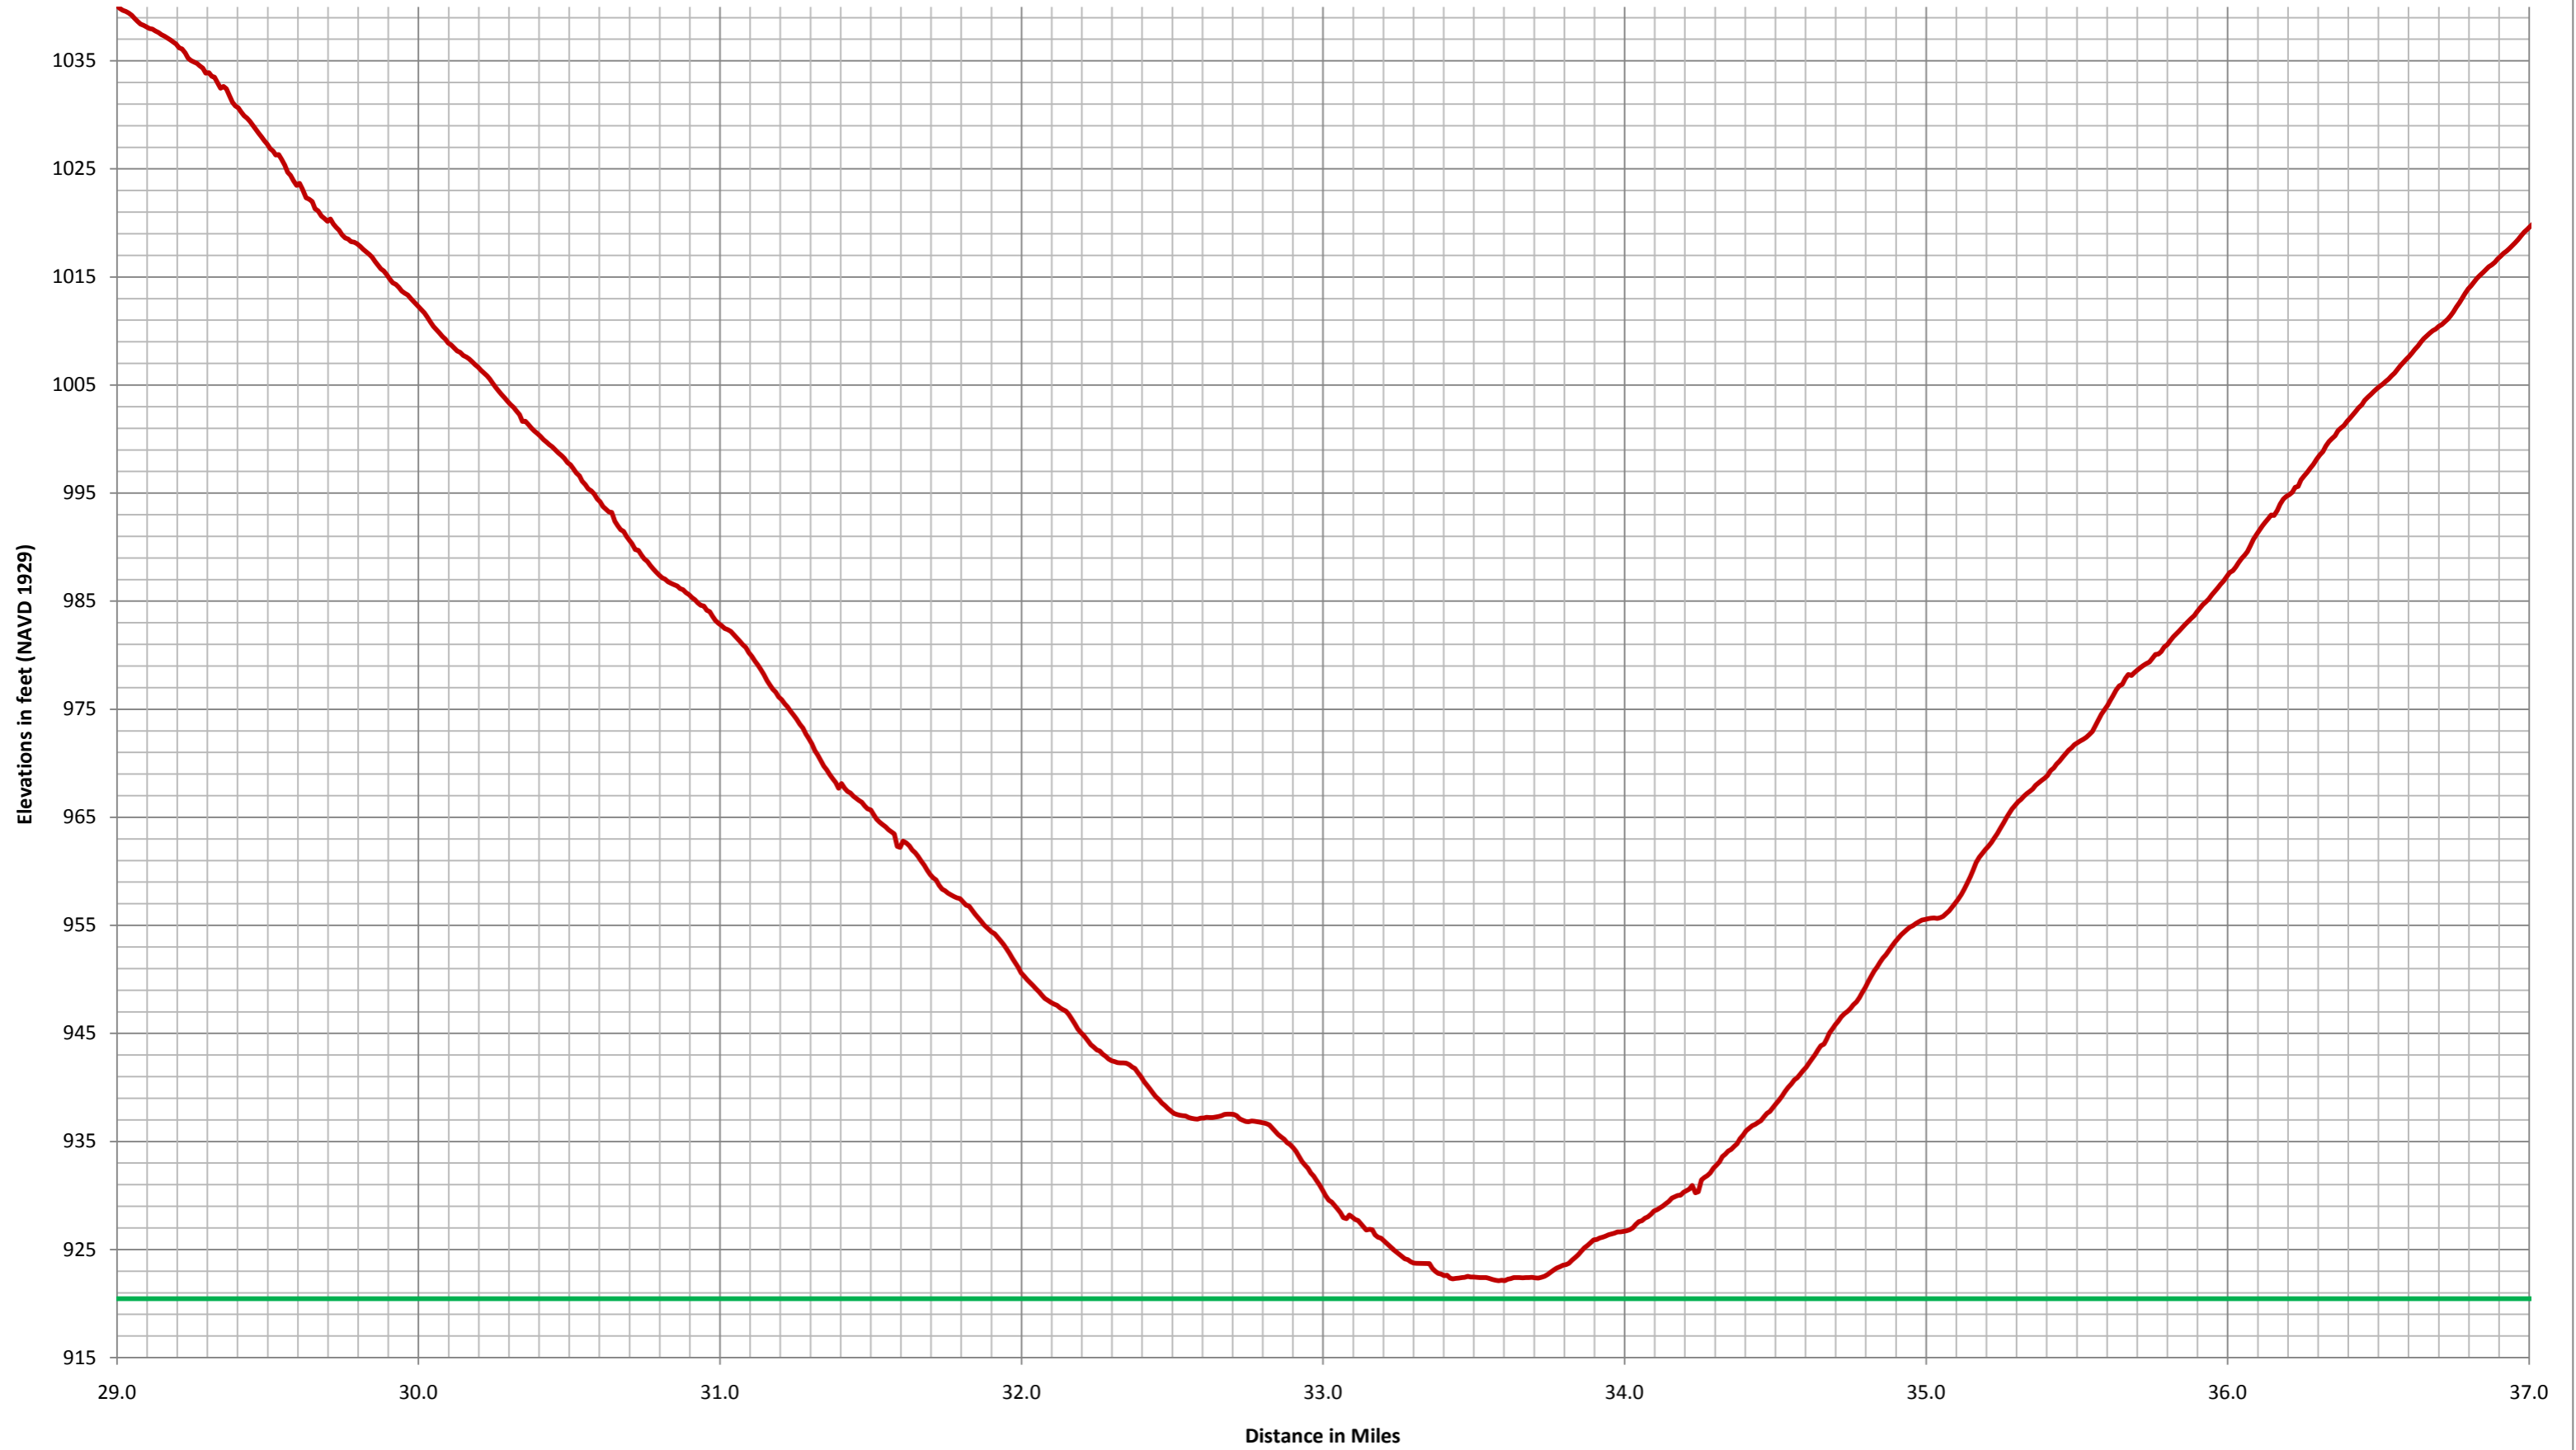

# Top of Rail Profile

Marshall 29 thru 37

Low Member

# Top of Rail Profile

Corson 139 Low Member

# Top of Rail Profile

— Marshall 163 — Low Member

# Top of Rail Profile

Marshall 204 Low Member