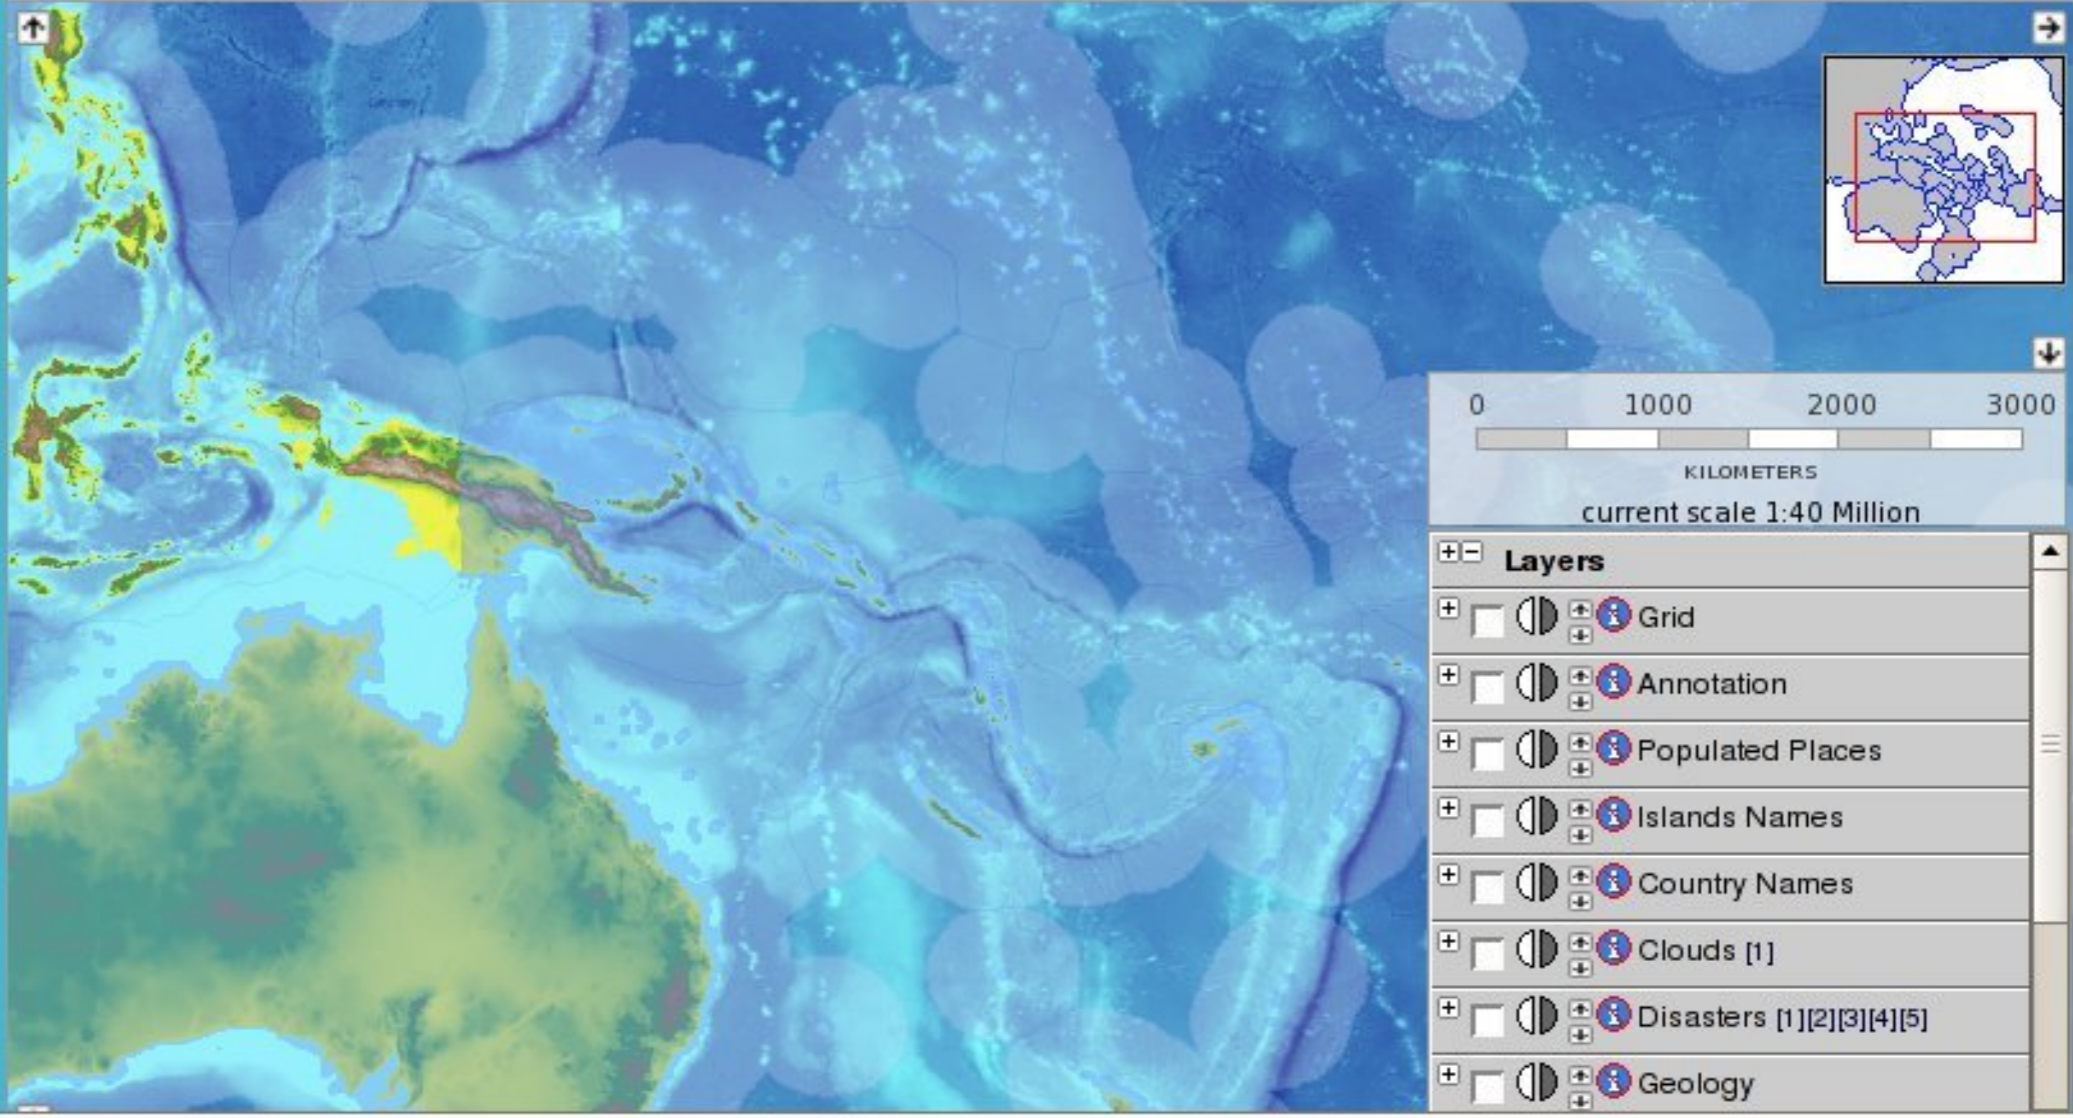

Search

Pacific Islands Applied Geoscience Commission

Pacific Map

Pacific

link to this view

x: 164.83466524314537
y: 14.223021962428566

- Grid
- Annotation
- Populated Places
- Islands Names
- Country Names
- Clouds [1]
- Disasters [1][2][3][4][5]
- Geology