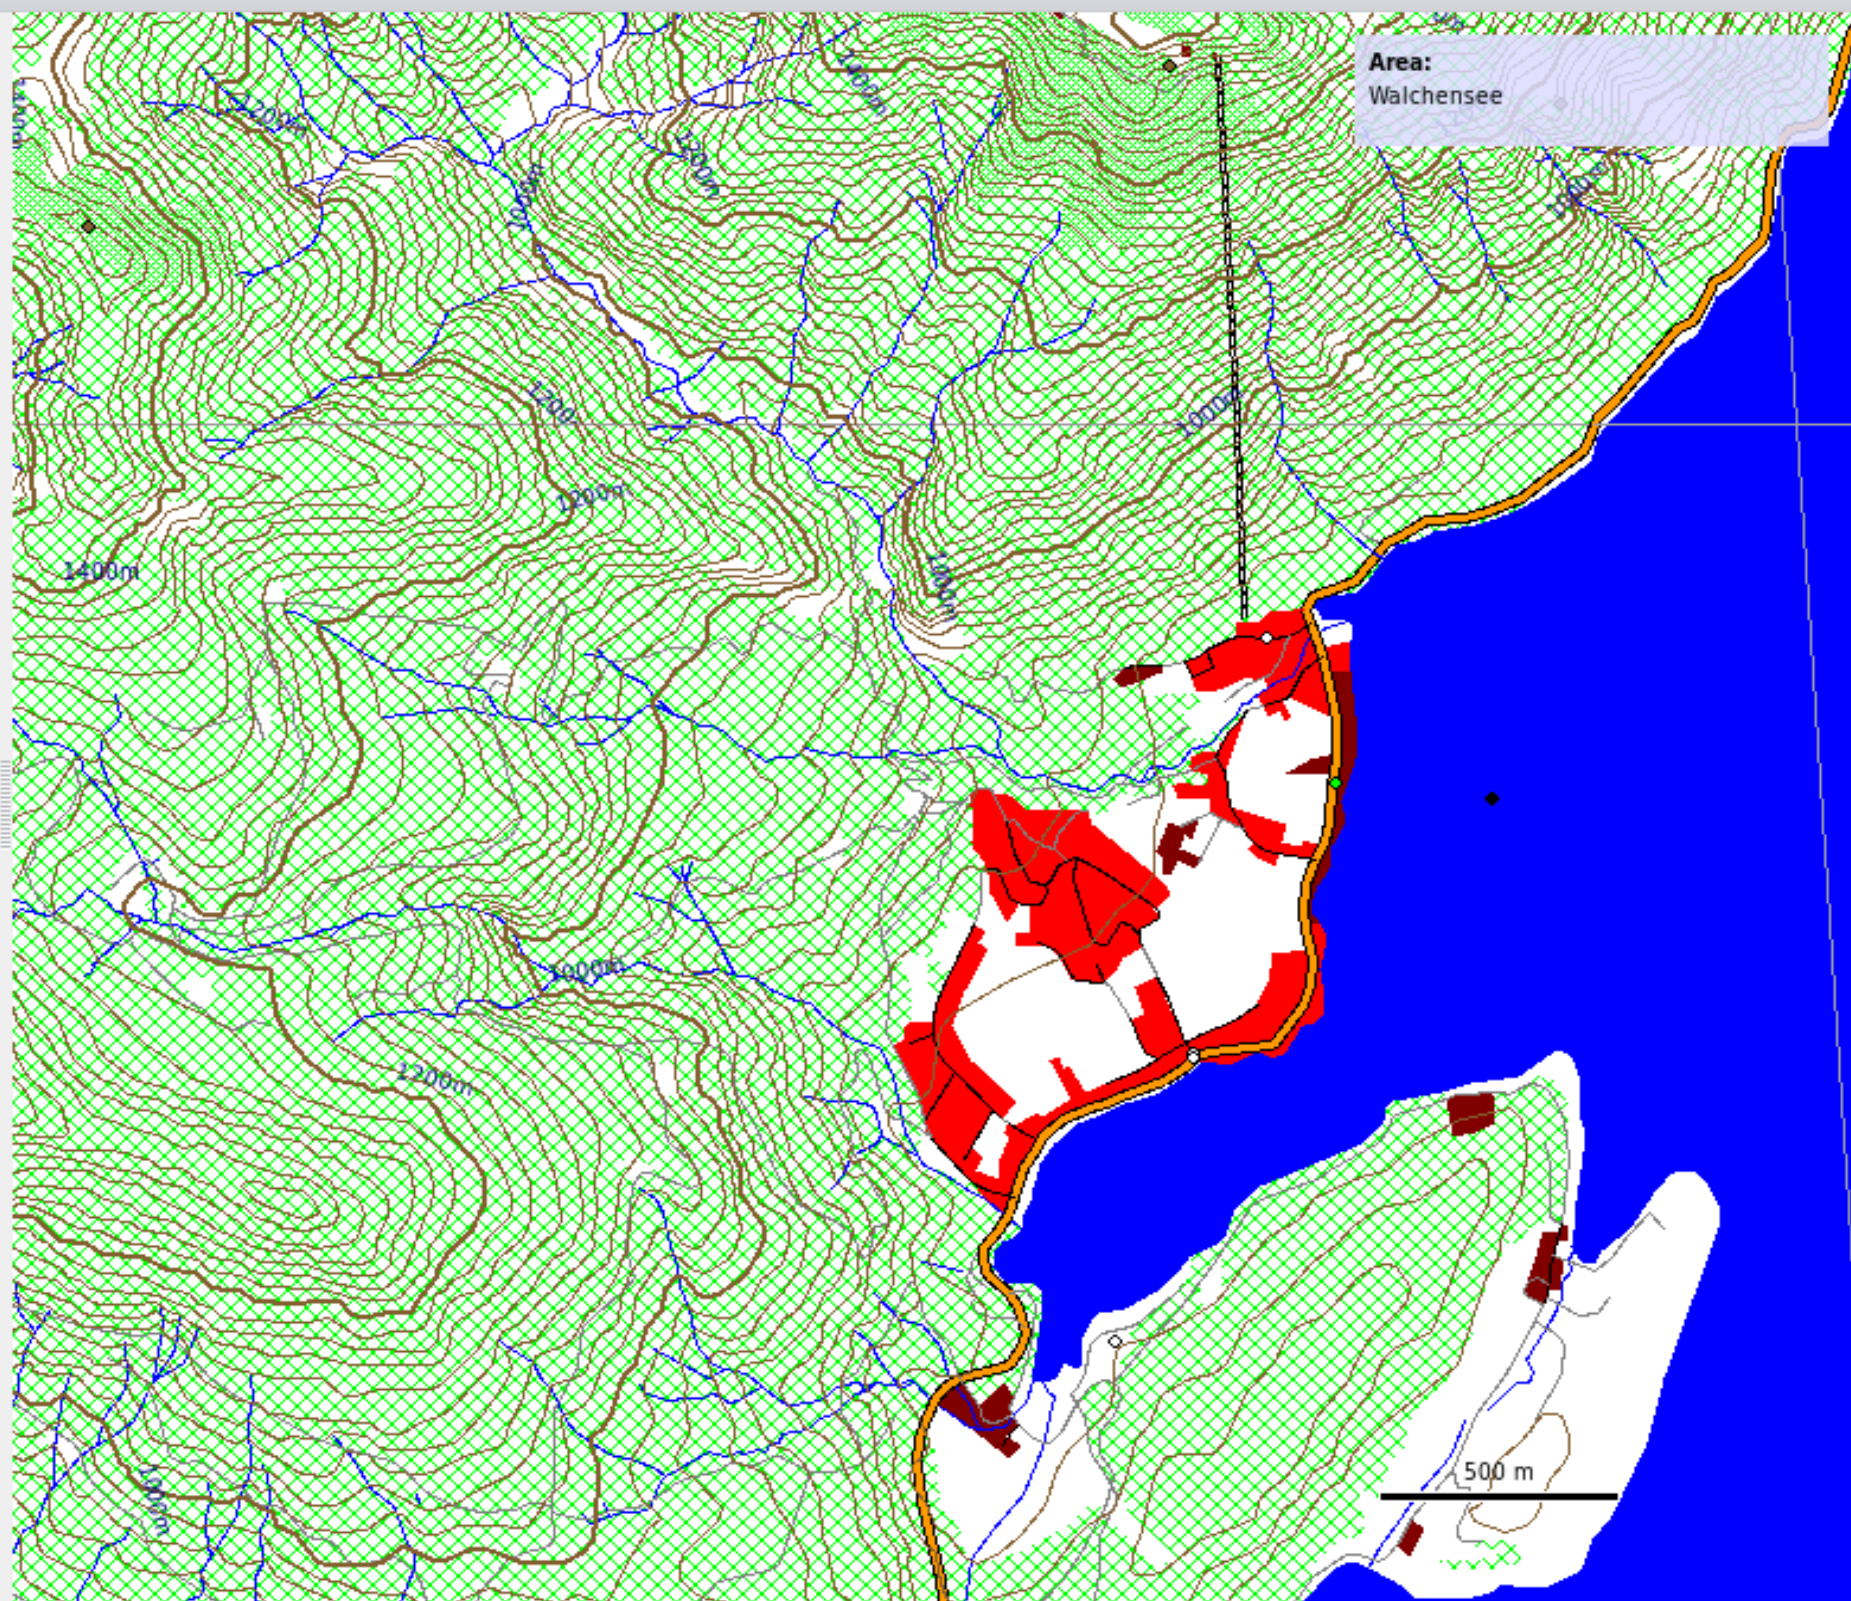

Main ...

- Esc -
- F1 Map ...
- F2 Waypoints ...
- F3 Tracks ...
- F4 -
- F5 -
- F6 -
- F7 -
- F8 Clear all
- F9 Upload All
- F10 Download All

Search Maps Waypoi

This uses the Google Map search API. Thus if you can find it in Google Maps, chances are good that you can find it here, too. Experience tells us that it helps to add the country name to each query.

Area:
Walchensee