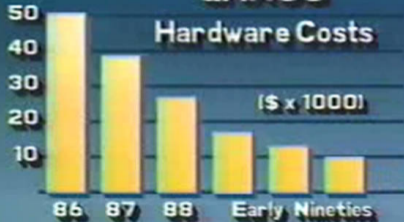

GRASS

Hardware Costs

GRASS

Hardware Costs

\$50K \$40K \$30K